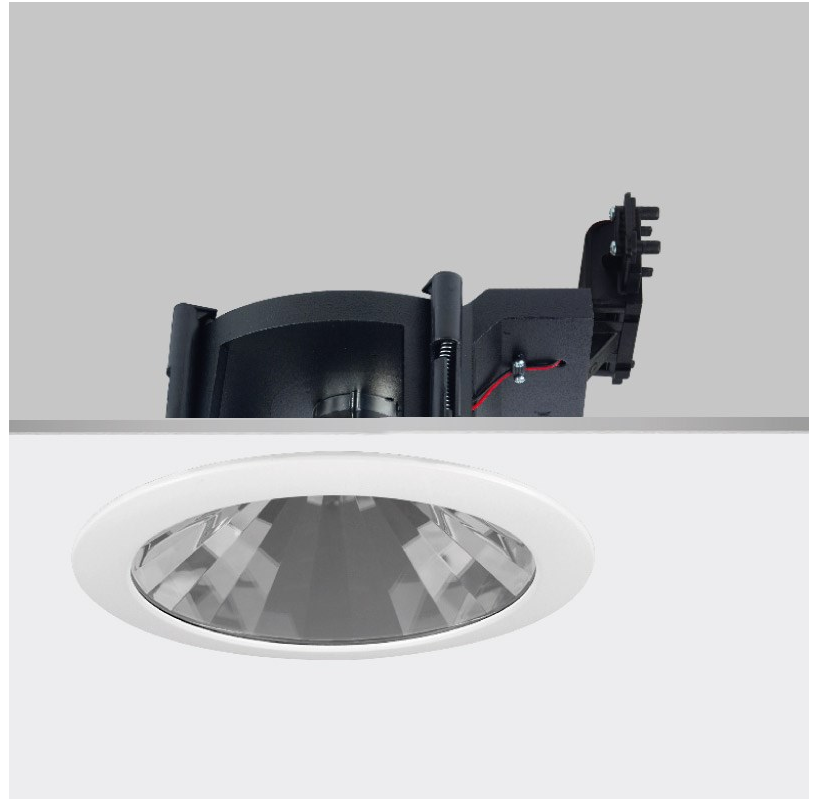

PHYSICAL

Shape: Round _____
Diameter (mm): 235 _____
Diameter (in): 9 ¼ _____
Height (mm): 155 _____
Height (in): 6 ⅛ _____
Min. Recessing Depth (mm): 155 _____
Min. Recessing Depth (in): 6 ⅛ _____
Light Distribution: Direct _____
Weight (kg): 3.6 _____
Weight (lbs): 7.93 _____
Diffuser: Tempered Safety glass 4mm / 5/32" _____
Fixture Finish: MWH _____
Fixture Material: Aluminum Die Cast _____
Cut-out Measurements: 220mm / 8 5/8" _____

ELECTRICAL

Lamp Type: LED _____
Total Output Wattage (W): 51 _____
Dimming: Tri-Mode (Non-Dimming and Phase Dimming (120Vac only) and 0-10V Dimming) _____
Driver Included: No _____
Driver Location: Recessed Housing _____
Driver Type: Constant Current - Universal _____
Driver Class: Class 2 _____
Housing: See Components _____
Input Voltage (V): 120 - 277 _____
Constant Current (MA): 1400 _____

LED

Number of LEDs: 1 _____
Color Temperature (°K): 2700 / 3000 / 4000 _____
Max. Delivered Lumen (lm): 5711 / 5827 / 5878 / 5998 _____
CRI: >80 CRI _____
Efficiency (%): 85.7 _____
Lamp Life (hrs): 50000 _____
Upon Request: 3500K upon request _____

OPTICAL

Optic°: 100 _____
Beam Angle: Symmetric _____
Adjustability: Fixed _____

RATINGS AND CERTIFICATIONS

Certified By: CSA Certified to UL and CSA Standards _____
IP rating: IP44 _____
IK Rating: IK07 _____